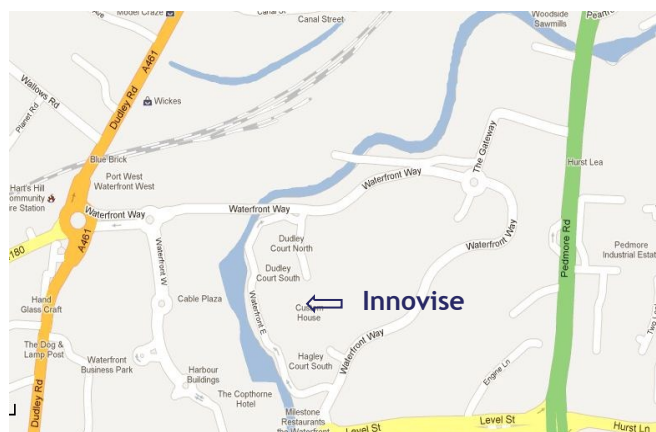

## Directions

### By Car

The Innovise Midlands office is easily accessible from both the M42 and M5. From the M42, M5 north exit at junction 4 (signposted Stourbridge). Take the A491 towards Stourbridge. Follow for a short distance then pick up the A4036 towards 'The Merry Hill Centre' (signposted with brown basket signs). As you approach 'The Merry Hill centre', continue straight at Lye Cross. You will pass a 'Subway' restaurant on your left. Continue up the hill and over the mini island. You will now be on Thorns Road. At the top of the hill there are a major set of traffic lights at which you should ensure you are in the middle lane. Continue ahead past two more set of traffic lights. You will see the Merry Hill Centre on your left. At the next set of traffic lights turn left on to The Gateway, follow the road along until you get to an island. Right opposite this is the entrance to the car park.

### By Rail

The Innovise Midlands office is not easily accessed by rail link though it is possible. The nearest mainline stations are 'Wolverhampton' or 'Sandwell & Dudley'. These are approximately twenty minutes ride by Taxi to the office once you arrive at the station. The closest local station to the Innovise Midlands Office is 'Cradley Heath' and this is accessed from Birmingham's second railway station 'Moor street'. This is a 10 minute walk from Birmingham New Street Station.