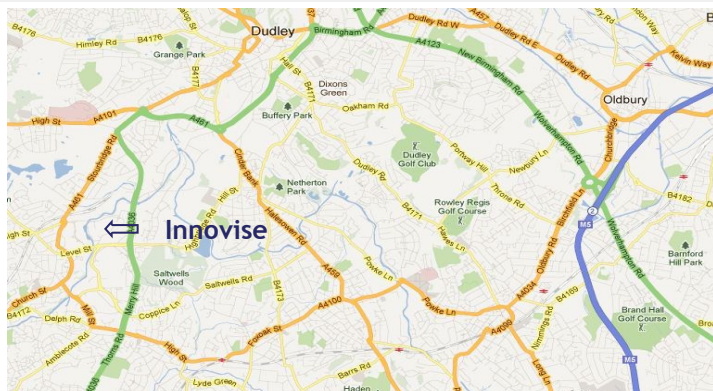

www.innovise.com

© 2011 Google map data © 2011 Tele Atlas

Innovise Midlands Office

Second Floor, Capstan House
The Waterfront
Merry Hill
West Midlands
DY5 1XL

T +44 (0)870 626 0400
F +44 (0)870 626 0401

Directions

By Car

The Innovise Midlands office is easily accessible from both the M42 and M5. From the M42, M5 north exit at junction 4 (signposted Stourbridge). Take the A491 towards Stourbridge. Follow for a short distance then pick up the A4036 towards 'The Merry Hill Centre' (signposted with brown basket signs). As you approach 'The Merry Hill centre', continue straight at Lye Cross. You will pass a 'Subway' restaurant on your left. Continue up the hill and over the mini island. You will now be on Thorns Road. At the top of the hill there are a major set of traffic lights at which you should ensure you are in the middle lane. Continue ahead past two more set of traffic lights. You will see the Merry Hill Centre on your left. At the next set of traffic lights turn left on to The Gateway, follow the road along until you get to an island. Right opposite this is the entrance to the car park.

By Rail

The Innovise Midlands office is not easily accessed by rail link though it is possible. The nearest mainline stations are 'Wolverhampton' or 'Sandwell & Dudley'. These are approximately twenty minutes ride by Taxi to the office once you arrive at the station. The closest local station to the Innovise Midlands Office is 'Cradley Heath' and this is accessed from Birmingham's second railway station 'Moor street'. This is a 10 minute walk from Birmingham New Street Station.